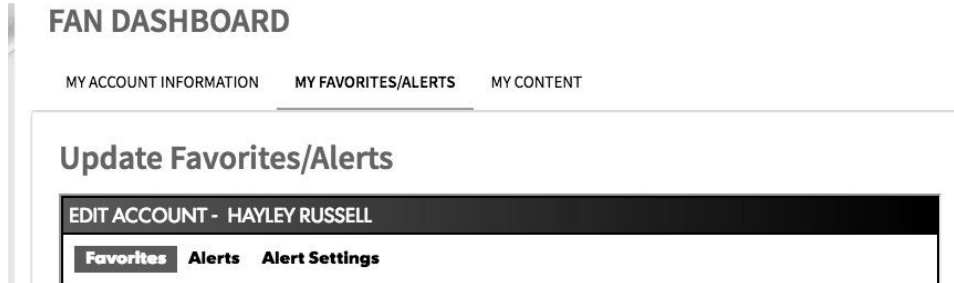

All Fields Required

Attention: ADs and Coaches! Your existing account and password is now automatically a fan account too.

I am a

Fan

First Name \*

Last Name \*

Once you click Create Account, you will be taken to your Fan Dashboard. From there, you can [sign up for alerts](#), [select favorite teams](#) and [submit photos](#) ([/support/s/article/how-can-i-upload-photos-as-a-fan?r=2043&ui-knowledge-components-aura-actions.KnowledgeArticleVersionCreateDraftFromOnlineAction.createDraftFromOnlineArticle=1&ui-force-components-controllers-recordGlobalValueProvider.RecordGvp.getRecord=1](https://support/s/article/how-can-i-upload-photos-as-a-fan?r=2043&ui-knowledge-components-aura-actions.KnowledgeArticleVersionCreateDraftFromOnlineAction.createDraftFromOnlineArticle=1&ui-force-components-controllers-recordGlobalValueProvider.RecordGvp.getRecord=1)) to your Athletic Director to be added to the site.

Once you click "Add A School", a popup window will appear (below) asking you to search your school. We recommend searching by **zip code**. \*\*\*there may be multiple schools with the same name\*\*\*