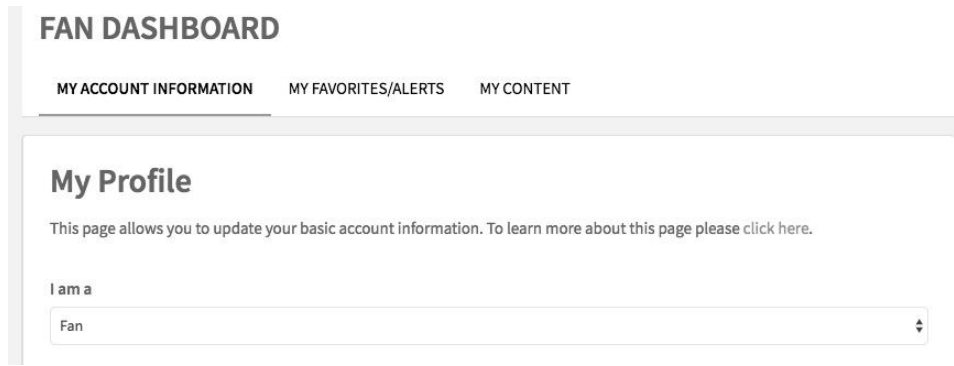

You will be directed to the page below. Be sure to fill in all required fields. Then click the **Create Account** button at the bottom.

POWERED BY  
**BIG**  
TEAMS

SIGNUP TO GET INSTANT ACCESS.

Never miss a schedule change or game update, please complete the following information.

All Fields Required

Attention: ADs and Coaches! Your existing account and password is now automatically a fan account too.

I am a

Fan

First Name \*

Last Name \*

Once you click Create Account, you will be taken to your Fan Dashboard. From there, you can [sign up for alerts](#), [select favorite teams](#) and [submit photos](#) ([/support/s/article/how-can-i-upload-photos-as-a-fan?r=2043&ui-knowledge-components-aura-actions.KnowledgeArticleVersionCreateDraftFromOnlineAction.createDraftFromOnlineArticle=1&ui-force-components-controllers-recordGlobalValueProvider.RecordGvp.getRecord=1](https://support/s/article/how-can-i-upload-photos-as-a-fan?r=2043&ui-knowledge-components-aura-actions.KnowledgeArticleVersionCreateDraftFromOnlineAction.createDraftFromOnlineArticle=1&ui-force-components-controllers-recordGlobalValueProvider.RecordGvp.getRecord=1)) to your Athletic Director to be added to the site.

### Schedule Star Fan Account

Once you are directed to the "Fan Dashboard" page (below) click **My Favorites/Alerts**.

Chat Offline

On the "My Favorites/Alerts" tab, you will then have to select your school by clicking **Add a School**.

Once you click "Add A School", a popup window will appear (below) asking you to search your school. We recommend searching by **zip code**. \*\*\*there may be multiple schools with the same name\*\*\*